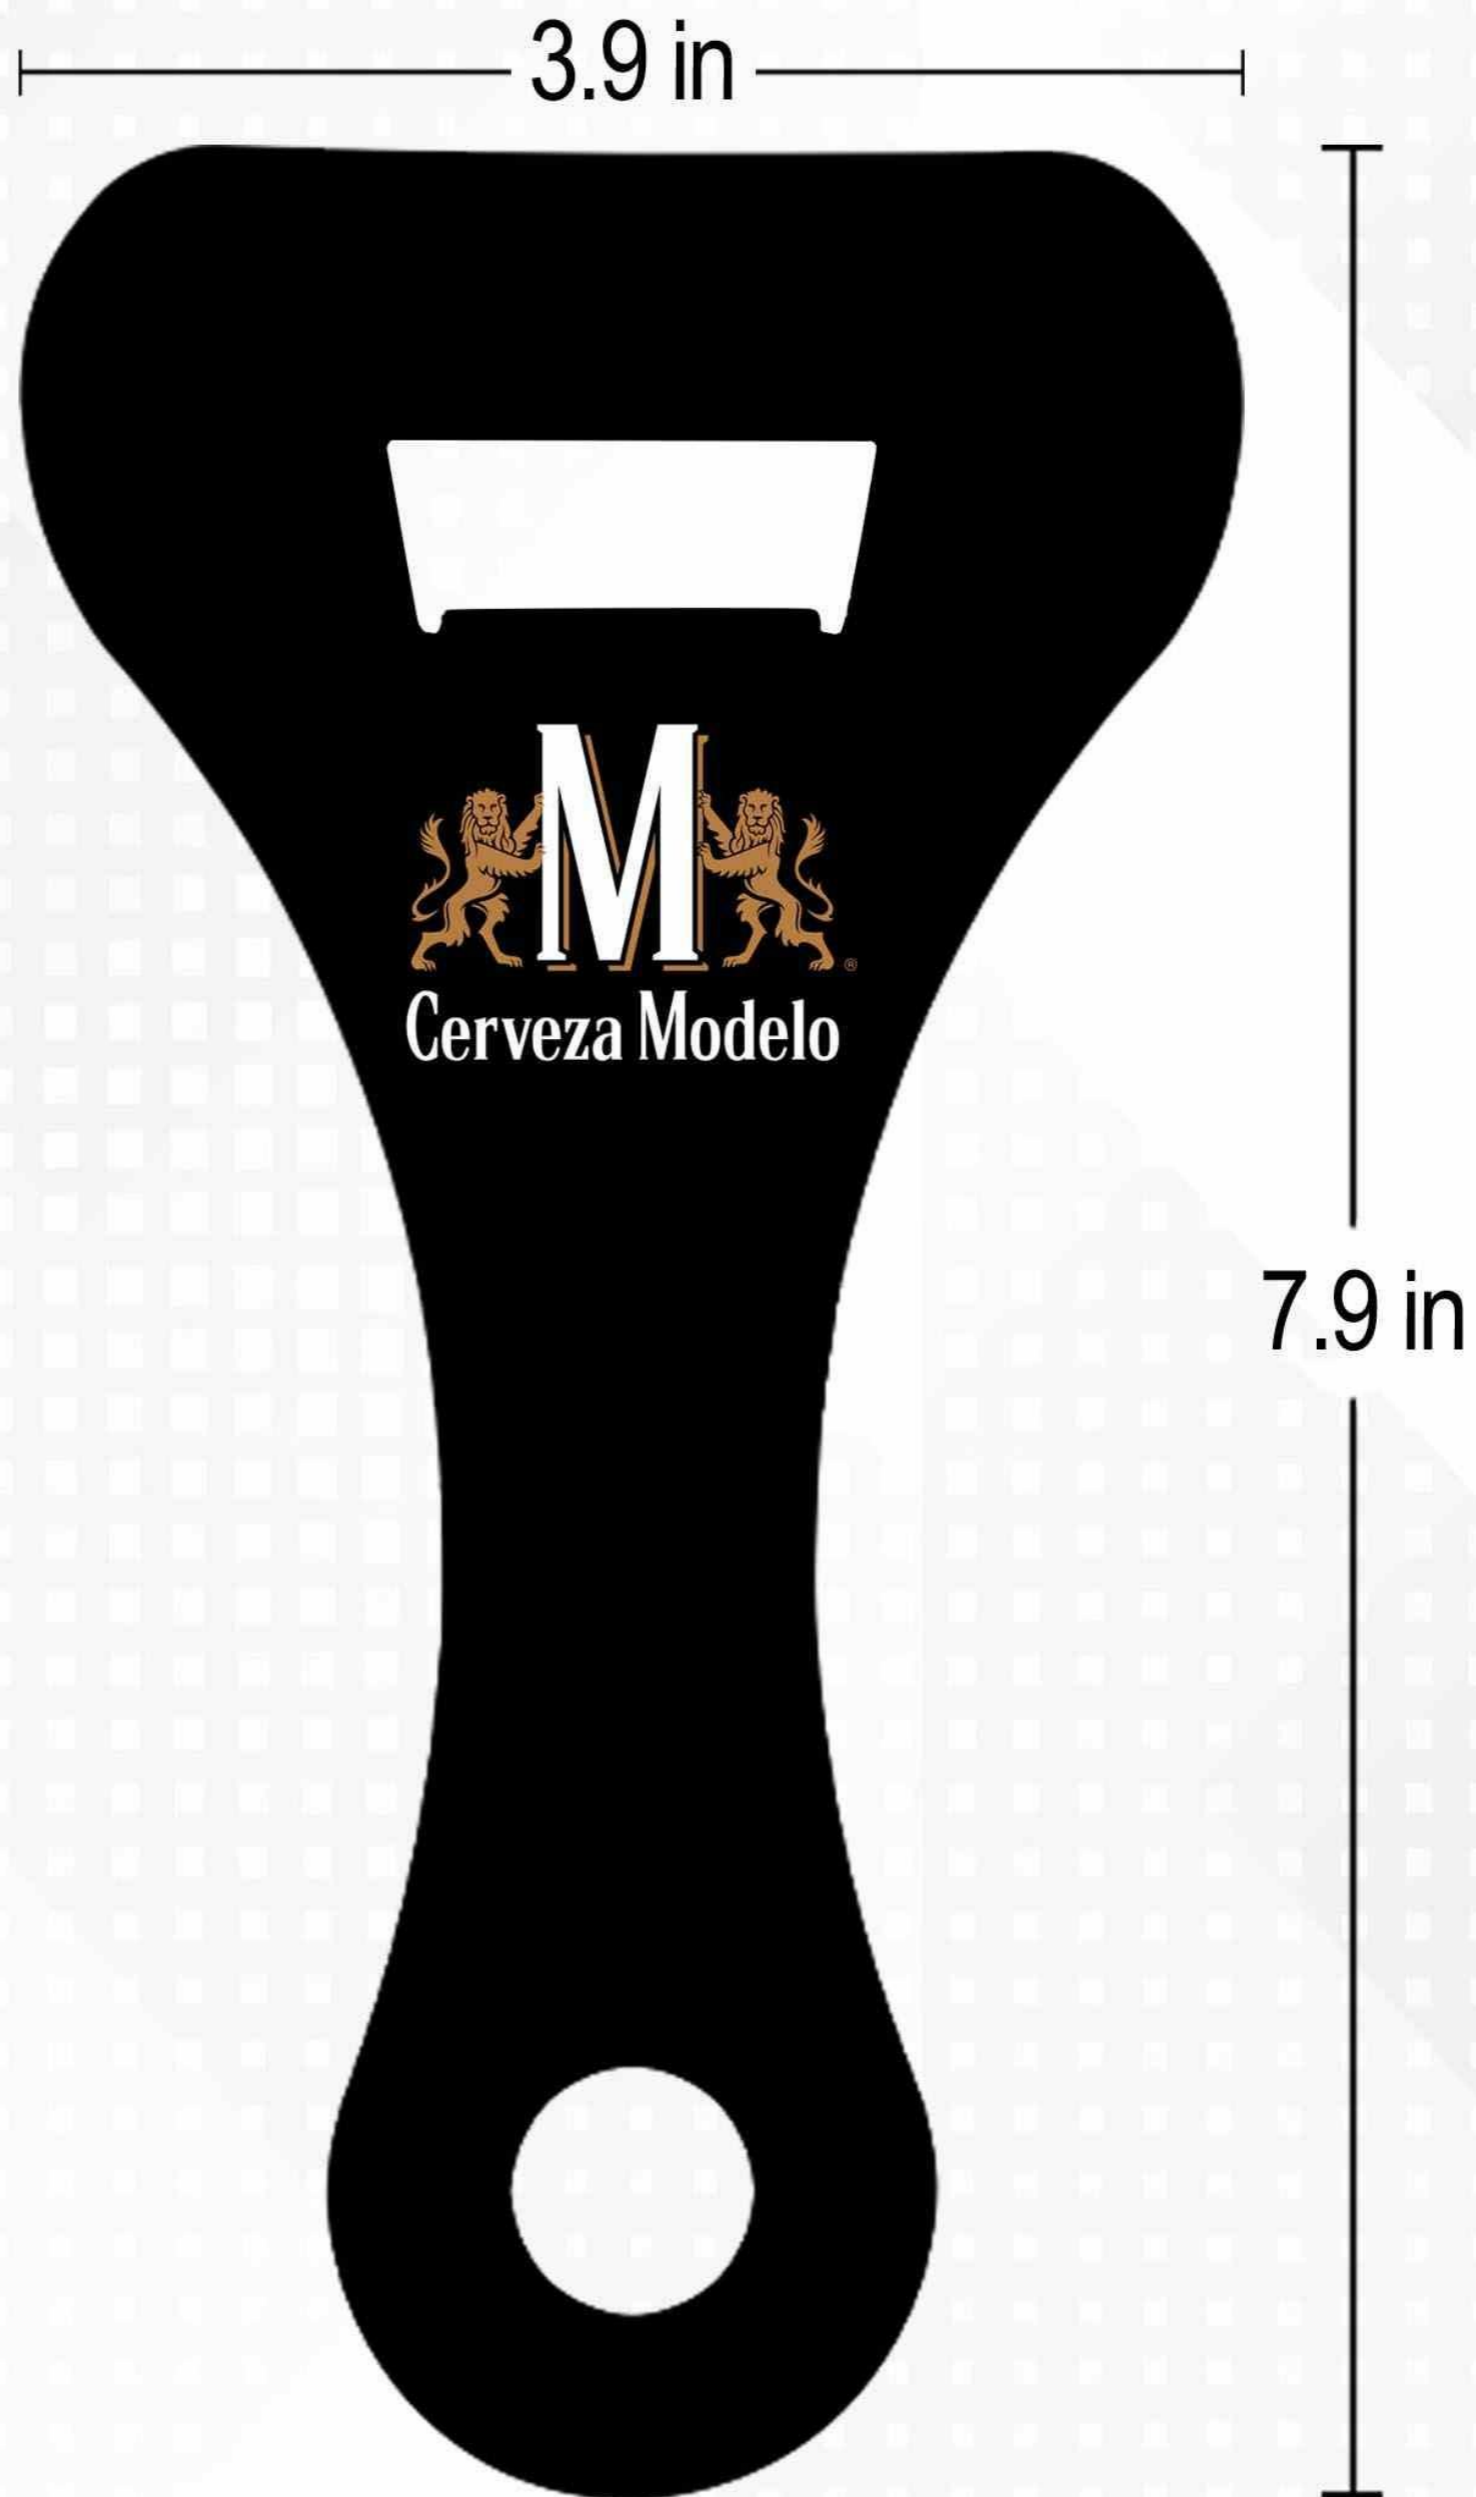

Painted and Printed Jumbo Bottle Opener logo Modelo

Metal Steel
Minimum Pieces: 2,000 pieces
Delivery Date: 30 days
New Logo: 60 Days