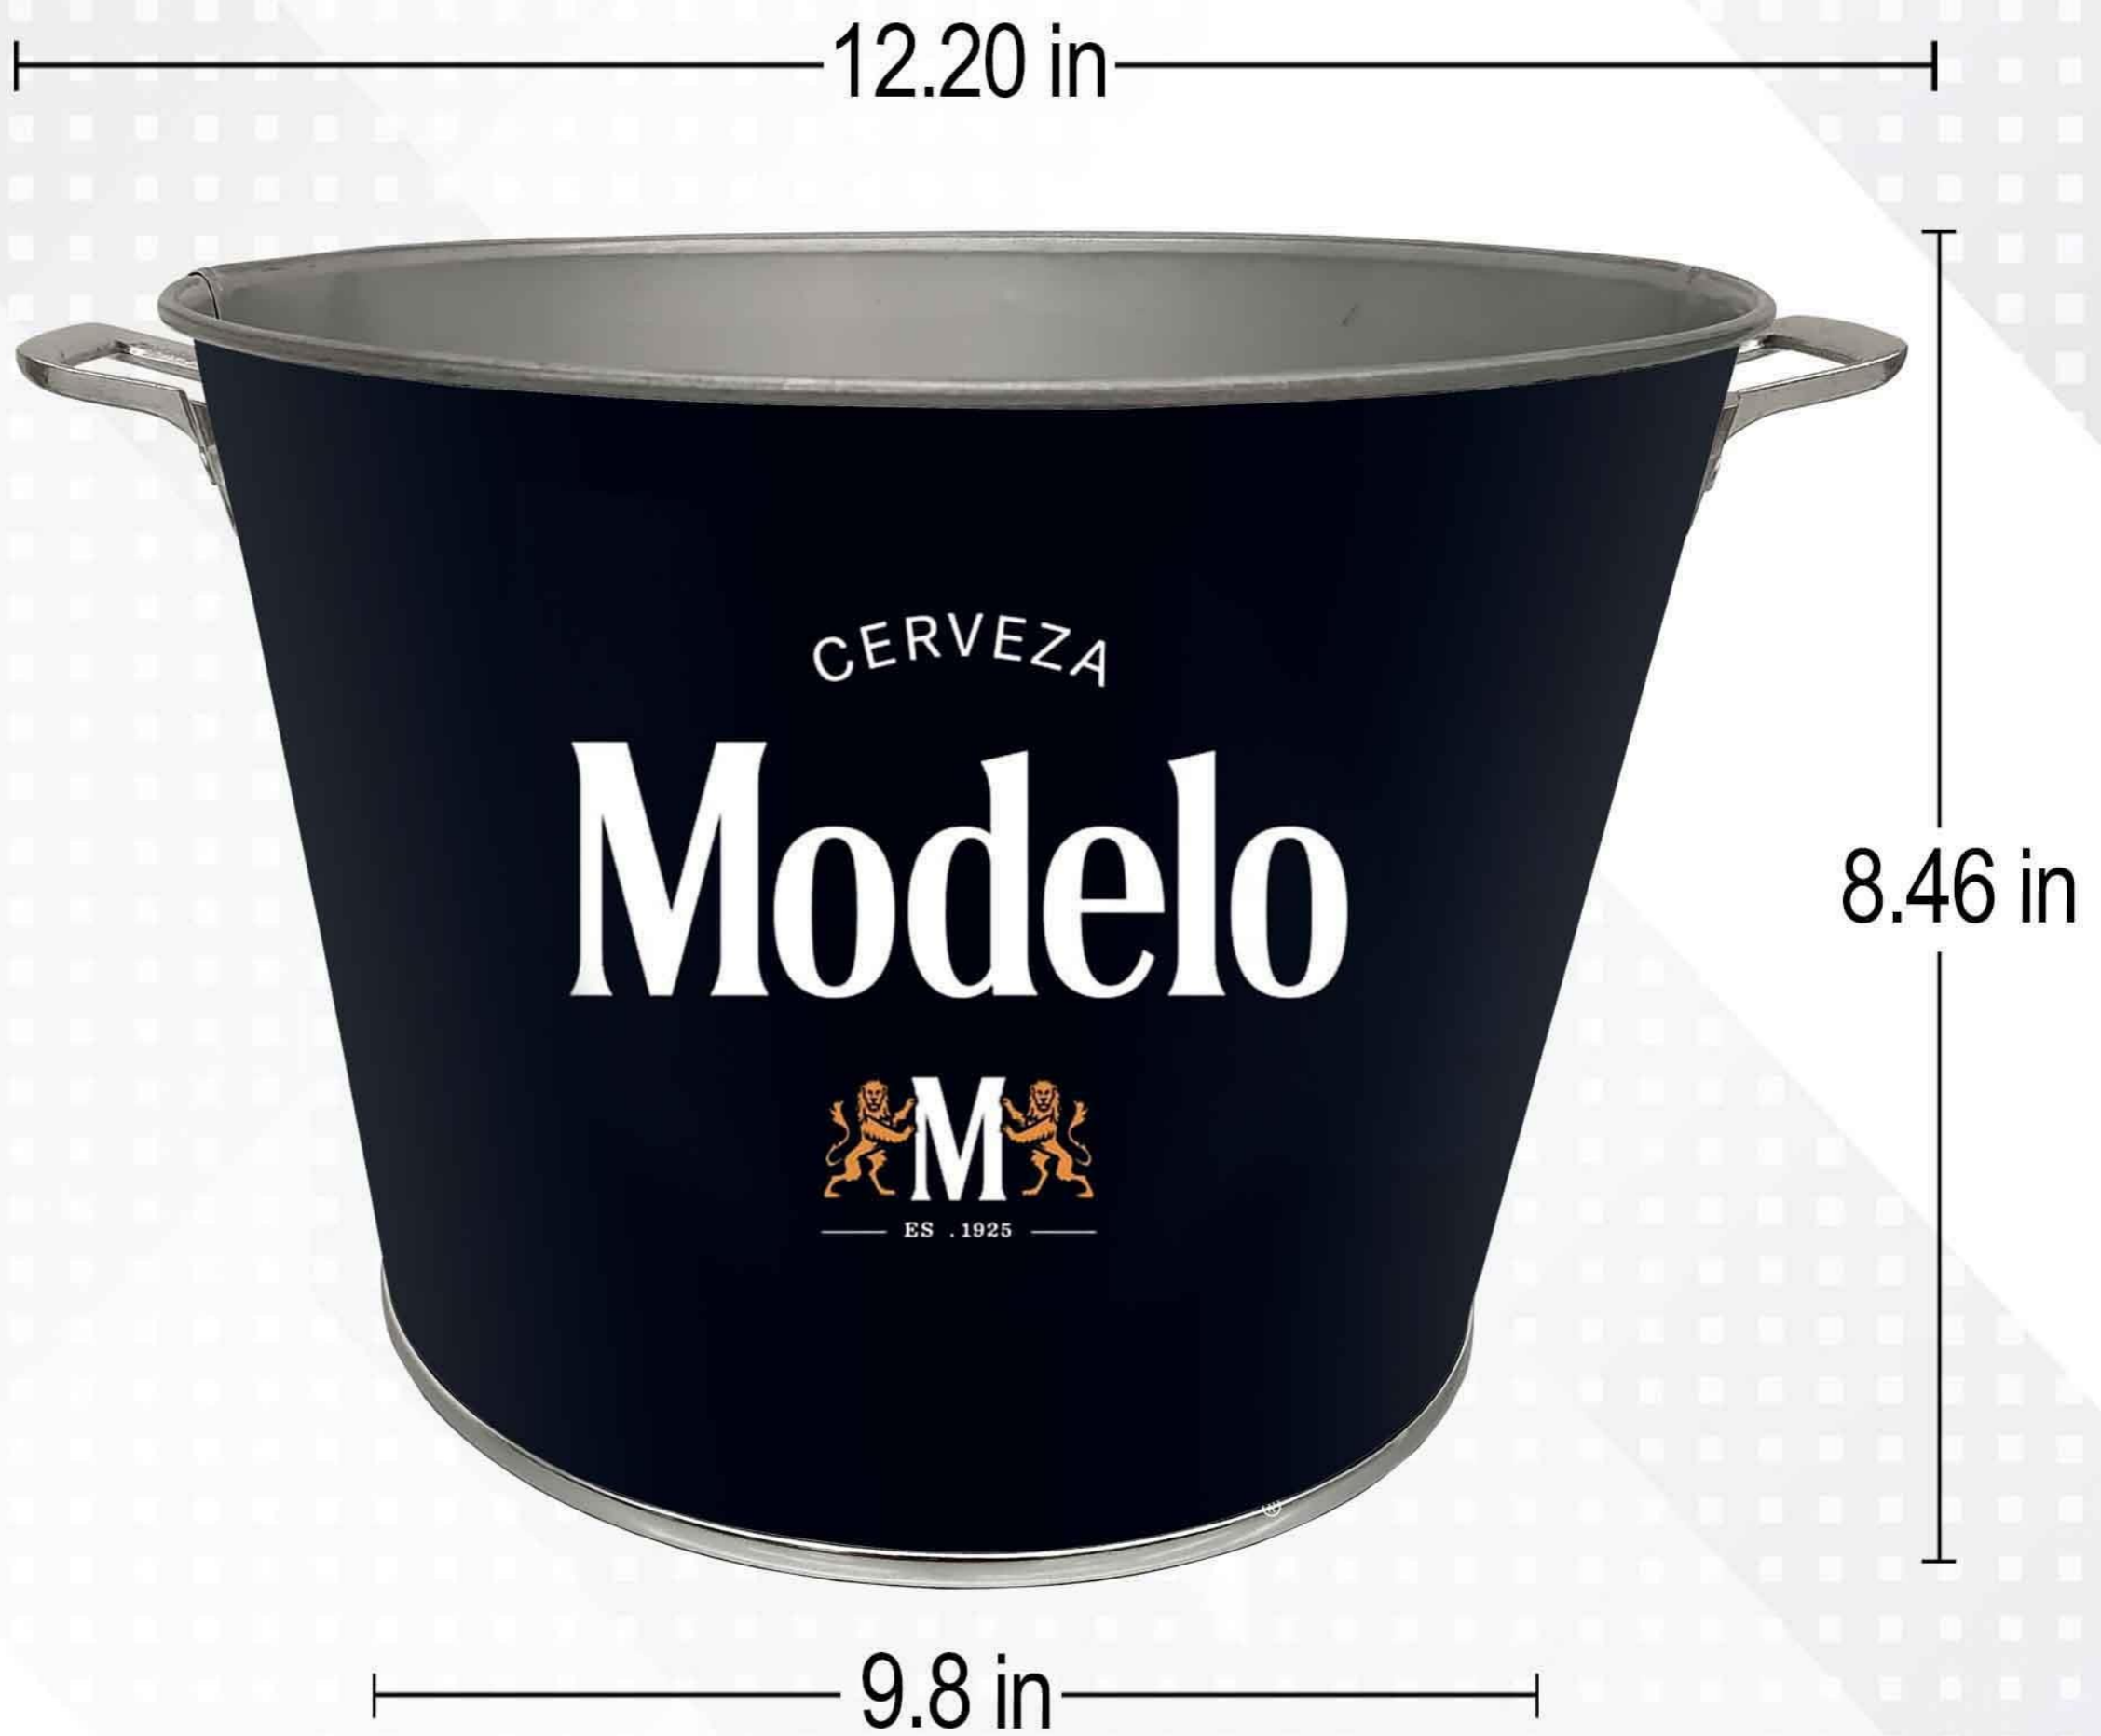

Full Wrap Half Bucket #18

Double Seam Logo Modelo

Bucket produced with metal sheet
Full Wrap Printed
Bottle Capacity: 18 Bottles
MOQ: 1,500 pieces
Delivery Date: 30 days