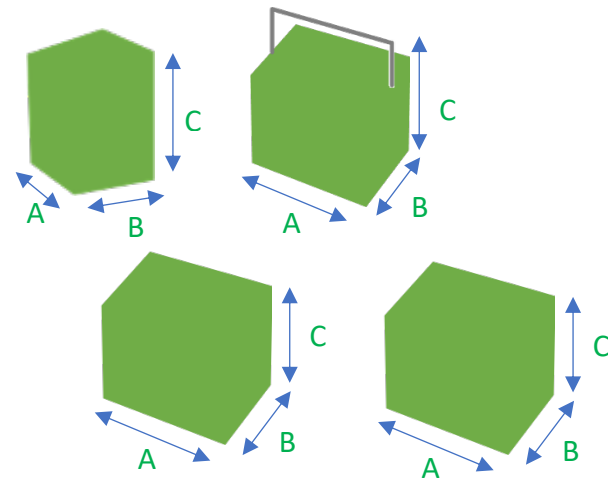

MINI

FIESTA SH

AMIGOS

FIESTA L

DIMENSIONS

OMEGA CODE	WIDTH IN INCHES (A)	DEPTH IN INCHES (B)	HEIGHT IN INCHES (C)	CAPACITY
MINI	10.25	9	10.25	12 cans of 12 oz
FIESTA SQUARE HANDLE	15.25	10	14.25	24 cans of 12 oz
AMIGOS	21	12.75	12.75	36 cans of 12 oz
FIESTA LATCH	15.25	10	12.25	24 cans of 12 oz

- Leak proof.
- Rust proof.
- Screen printed/Full wrap.
- Ideal for keeping drinks and food cold.

DIMENSIONS

OMEGA CODE	WIDTH IN INCHES (A)	DEPTH IN INCHES (B)	HEIGHT IN INCHES (C)	CAPACITY
MINI	10.25	9	10.25	9.5 QT 12 cans of 12 oz.

- Leak proof.
- Rust proof.
- Ideal for keeping drinks and food cold.
- Steel sheet and galvanized steel sheet.
- Finished with high quality vinyl printing.

DIMENSIONS

OMEGA CODE	WIDTH IN INCHES (A)	DEPTH IN INCHES (B)	HEIGHT IN INCHES (C)	CAPACITY
FIESTA (SQUARE HANDLE)	15.25	10	14.25	24 cans of 12 oz

- Leak proof.
- Rust proof.
- Ideal for keeping drinks and food cold.
- Steel sheet and galvanized steel sheet.
- Finished with screen printing/full wrap.

DIMENSIONS

OMEGA CODE	WIDTH IN INCHES (A)	DEPTH IN INCHES (B)	HEIGHT IN INCHES (C)	CAPACITY
FIESTA (LATCH)	15.25	10	12.25	24 cans of 12 oz