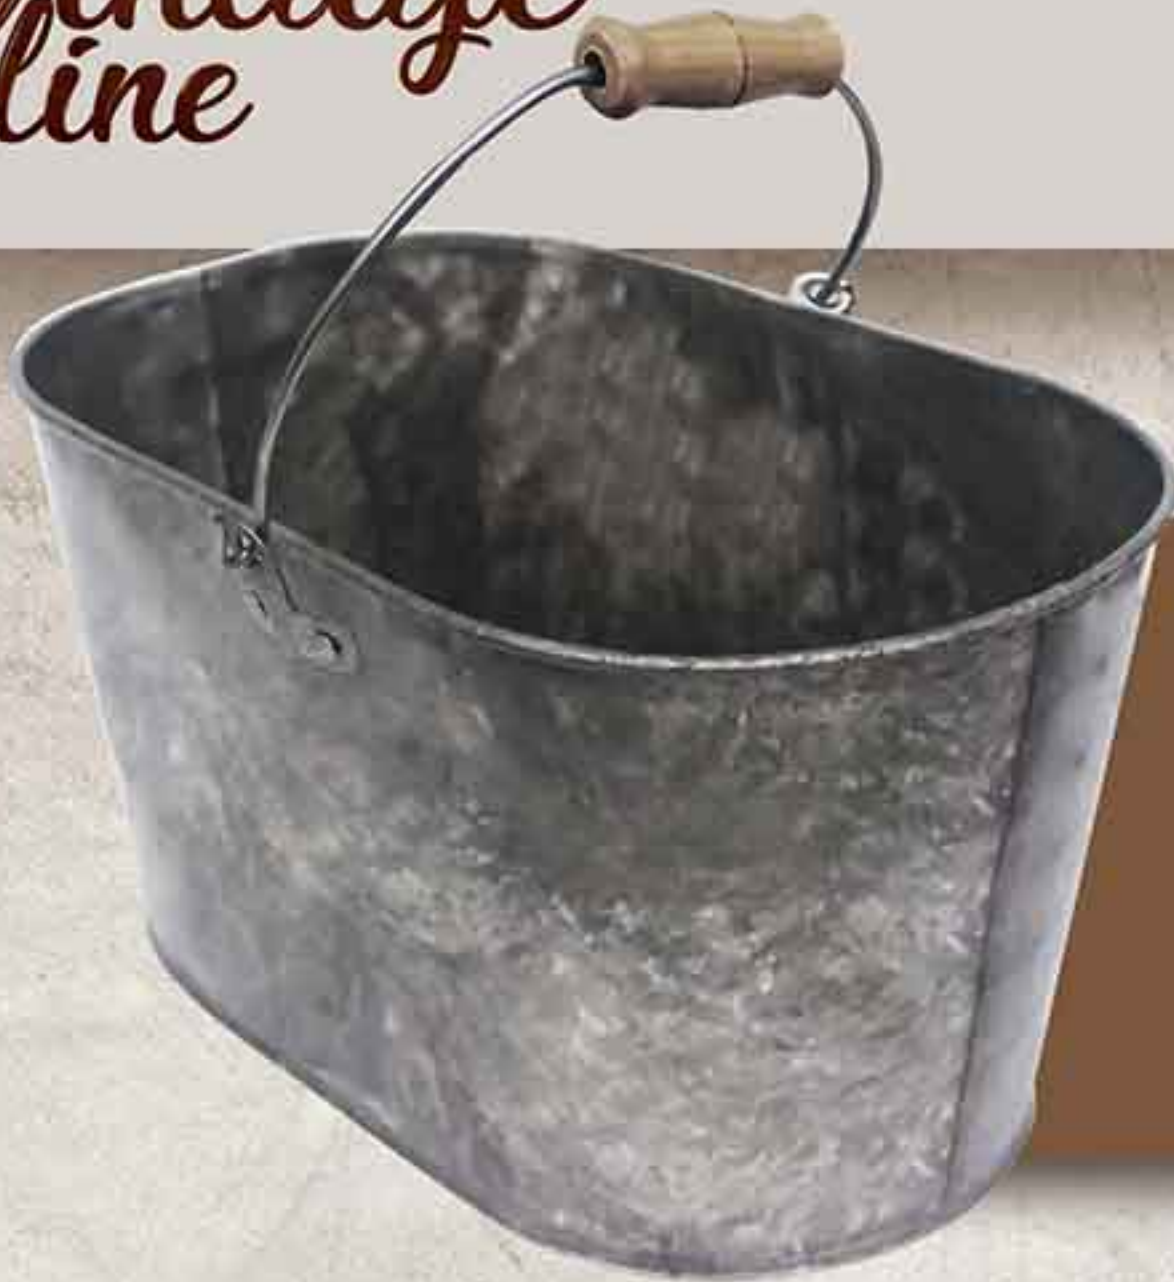

*Vintage  
line*

 **OMEGA**  
INDUSTRIAL

**VINTAGE OVAL TUB WITH  
WOOD HANDLE #000**

- \*Length 13 inch.
- \*Height 7 1/3 inch.
- \*Bottom 12 inch.

**VINTAGE OVAL TUB  
#00**

- \*Length 18 inch.
- \*Height 6 inch.
- \*Bottom 16 inch.

**VINTAGE ROUND  
TUB #000**

- \*Length 15 inch.
- \*Height 6 1/2 inch.
- \*Bottom 12 inch.

**VINTAGE BUCKET T #18  
WITH WOOD HANDLE**

- \*Length 18 3/8 inch.
- \*Height 8 1/8 inch.
- \*Bottom 14 1/8 inch.

**VINTAGE WASH PAN**

- \*Length with  
handle 22 inch.
- \*Height 4 1/2 inch.
- \*Bottom 12 inch.

**VINTAGE BUCKET  
LA WITH WOOD HANDLE**

- \*Length 18 3/8 inch.
- \*Height 8 1/8 inch.
- \*Bottom 14 1/4 inch.

*Vintage  
line*

 **OMEGA**  
INDUSTRIAL

**VINTAGE DOUBLE BUCKET  
WITH WOOD HANDLE #4**

- \*Top Diam 13 3/4 inch.
- \*Height 11 inch.
- \*Bottom 11 1/2 inch.

**VINTAGE SQUARE  
BUCKET #2**

- \*Length 6 1/8 inch.
- \*Height 5 3/4 inch.
- \*Bottom 4 1/2 inch.