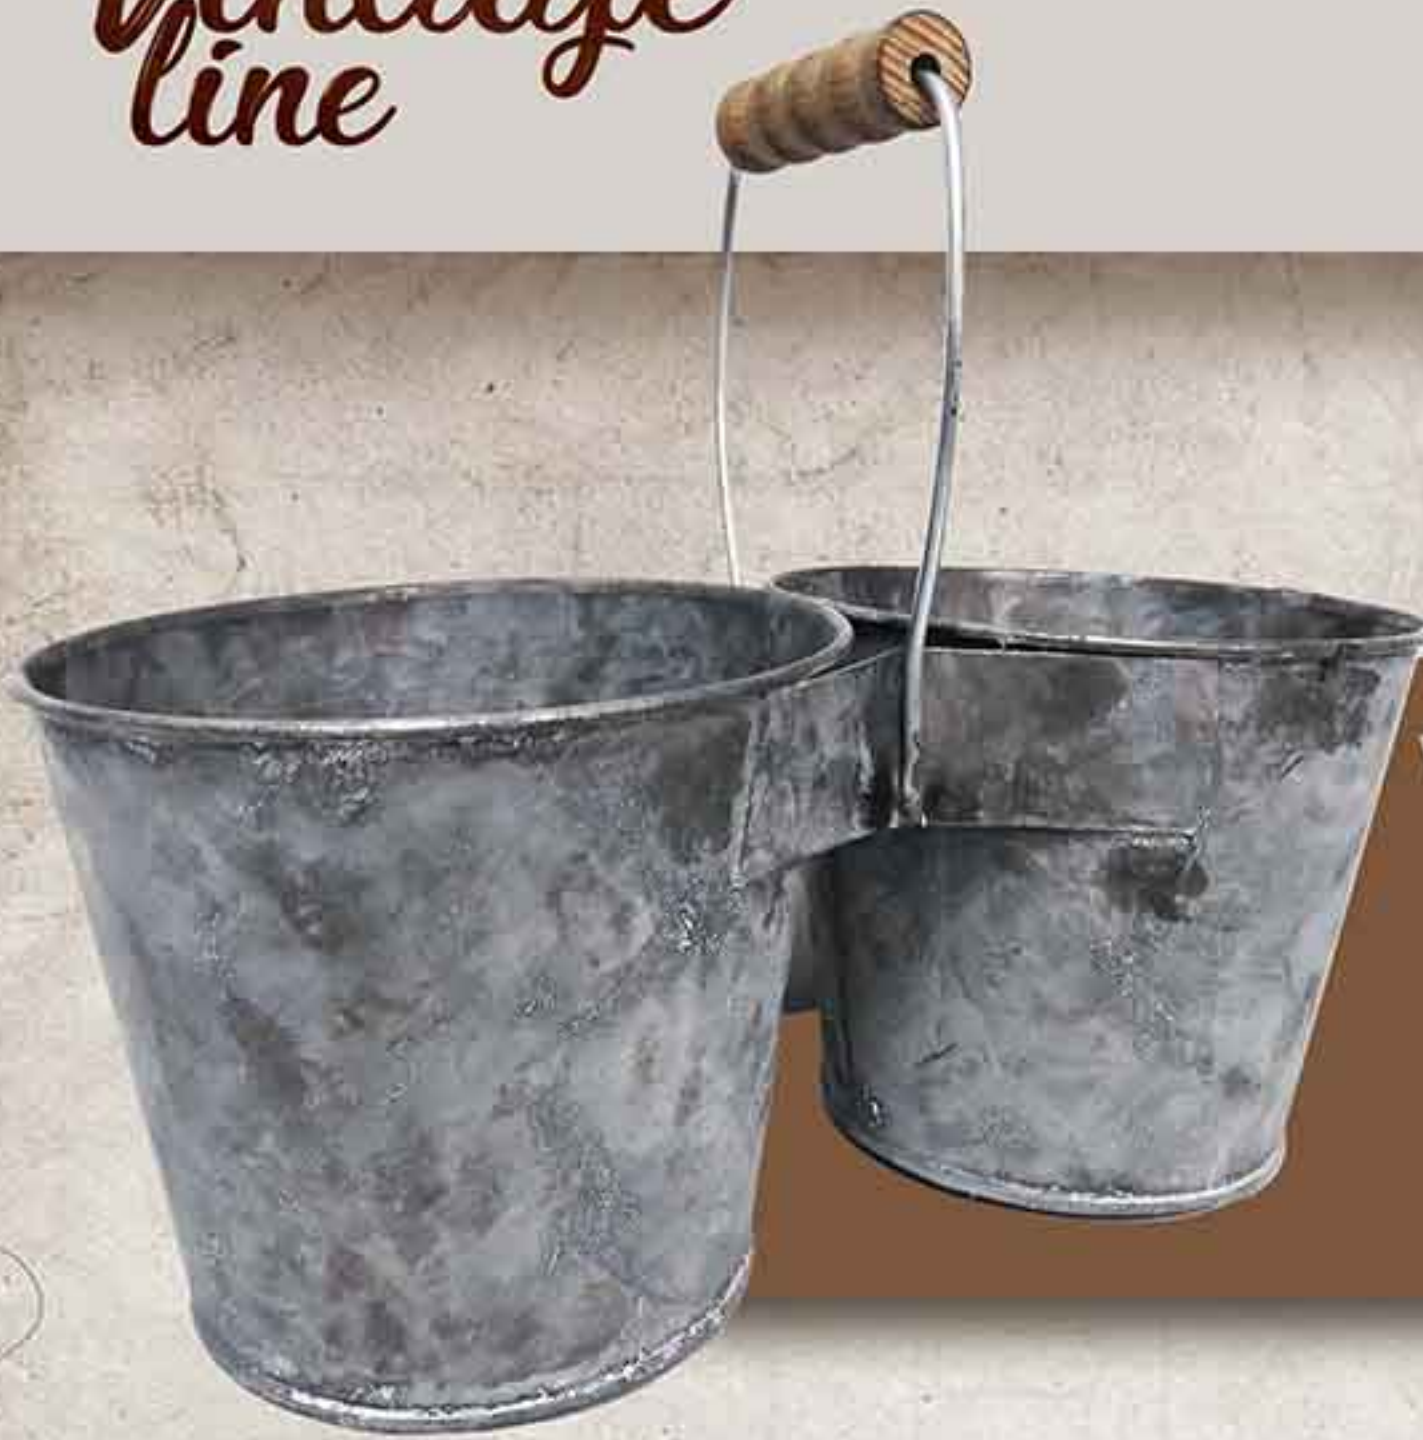

*Vintage  
line*

 **OMEGA**  
INDUSTRIAL

**VINTAGE OVAL TUB WITH  
WOOD HANDLE #000**

- \*Length 13 inch.
- \*Height 7 1/3 inch.
- \*Bottom 12 inch.

**VINTAGE OVAL TUB  
#00**

- \*Length 18 inch.
- \*Height 6 inch.
- \*Bottom 16 inch.

**VINTAGE WASH PAN**

- \*Length with  
handle 22 inch.
- \*Height 4 1/2 inch.
- \*Bottom 12 inch.

**VINTAGE BUCKET  
LA WITH WOOD HANDLE**

- \*Length 18 3/8 inch.
- \*Height 8 1/8 inch.
- \*Bottom 14 1/4 inch.

*Vintage  
line*

 **OMEGA**  
INDUSTRIAL

**VINTAGE DOUBLE BUCKET  
WITH WOOD HANDLE #4**

- \*Top Diam 13 3/4 inch.
- \*Height 11 inch.
- \*Bottom 11 1/2 inch.

**VINTAGE SQUARE  
BUCKET #2**

- \*Length 6 1/8 inch.
- \*Height 5 3/4 inch.
- \*Bottom 4 1/2 inch.

**VINTAGE BUCKET  
WITH WOOD HANDLE #6**

- \*Length 12 5/8 inch.
- \*Height 7 1/4 inch.
- \*Bottom 6 1/2 inch.